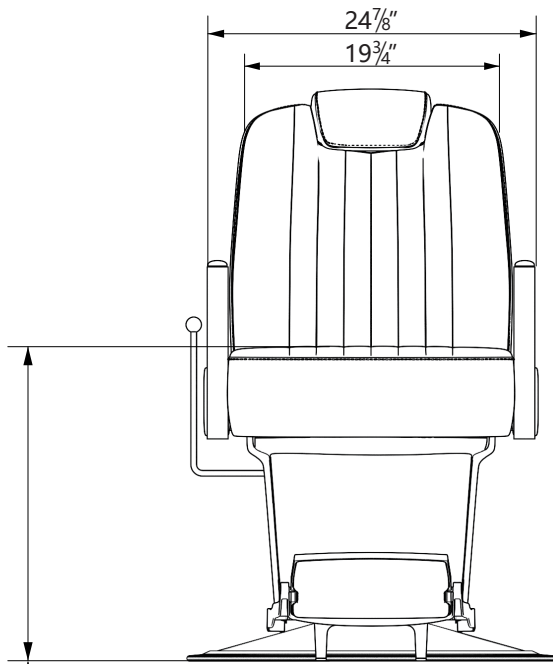

EST.1936
Buy-Rite
 SALON & SPA
 EQUIPMENT

1-800-477-6655
 buyritebeauty.com

LENOX BARBER CHAIR
YLG-8751-1-BLACK

All Measurements in Inches +/- 1/2"

Travel Range: 22 1/4"-29" (floor to top of seat cushion)