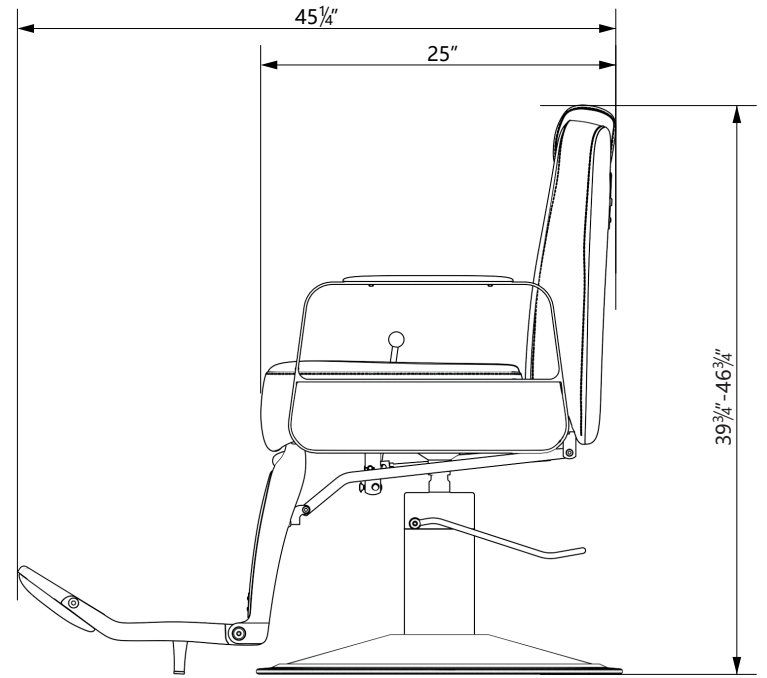

EST.1936
Buy-Rite
 SALON & SPA
 EQUIPMENT

1-800-477-6655
 buyritebeauty.com

LENOX BARBER CHAIR
YLG-8751-1-BLACK

All Measurements in Inches +/- 1/2"

Travel Range: 22 1/4"-29" (floor to top of seat cushion)