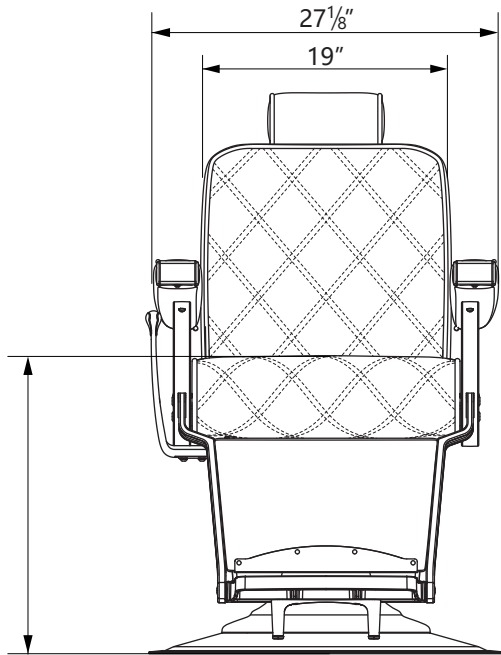

EST.1936
Buy-Rite
 SALON & SPA
 EQUIPMENT

1-800-477-6655
 buyritebeauty.com

**BLACK DIAMOND BARBER
 CHAIR
 YLG-8776-5B**

All Measurements in Inches +/- 1/2"

Travel Range: 22" - 28 3/4" (floor to top of seat cushion)