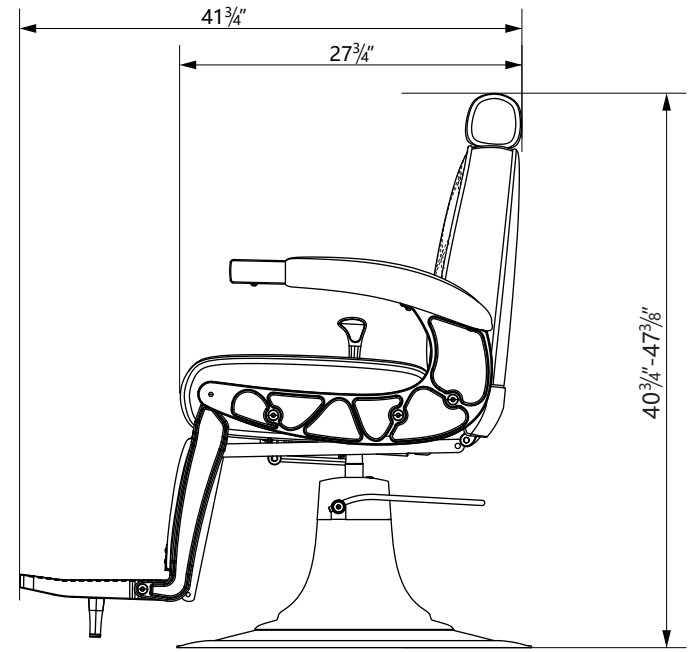

EST.1936
Buy-Rite
 SALON & SPA
 EQUIPMENT

1-800-477-6655
 buyritebeauty.com

**BLACK DIAMOND BARBER
 CHAIR
 YLG-8776-5B**

All Measurements in Inches +/- 1/2"

Travel Range: 22" - 28 3/4" (floor to top of seat cushion)