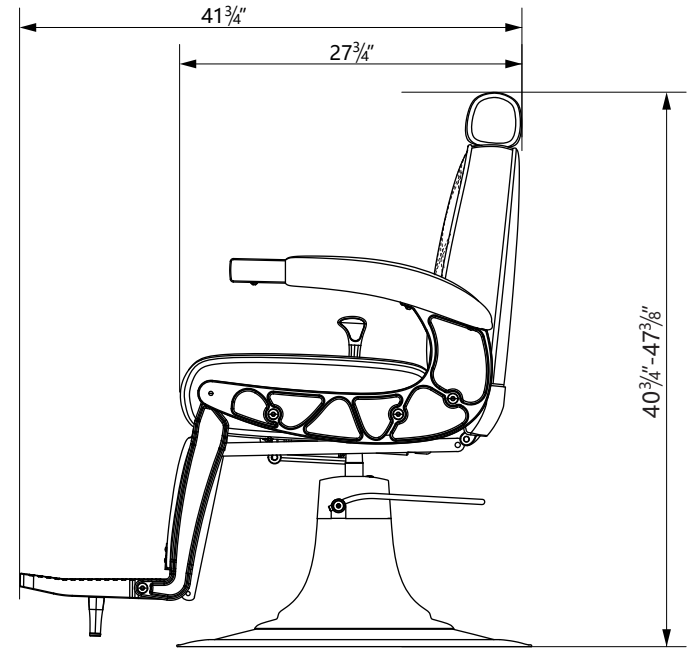

EST.1936
Buy-Rite
 SALON & SPA
 EQUIPMENT

1-800-477-6655
 buyritebeauty.com

ZEUS GOLD BARBER CHAIR
 YLG-8776-7GD

All Measurements in Inches +/- 1/2"

Travel Range: 22" - 28 3/4" (floor to top of seat cushion)