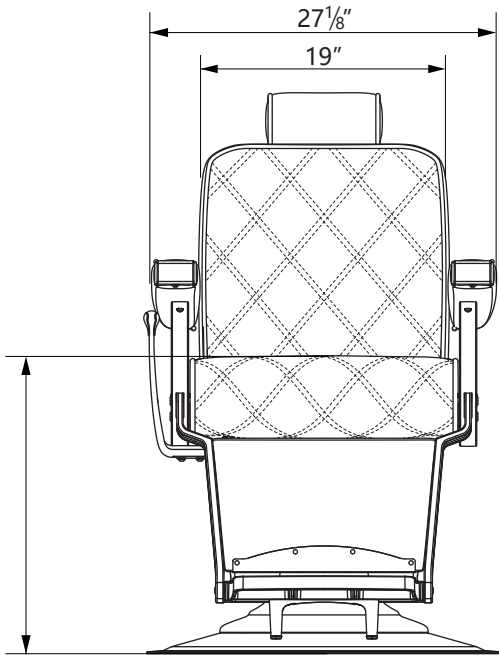

EST.1936
Buy-Rite
 SALON & SPA
 EQUIPMENT

1-800-477-6655
 buyritebeauty.com

ZEUS GOLD BARBER CHAIR
 YLG-8776-7GD

All Measurements in Inches +/- 1/2"

Travel Range: 22" - 28 3/4" (floor to top of seat cushion)