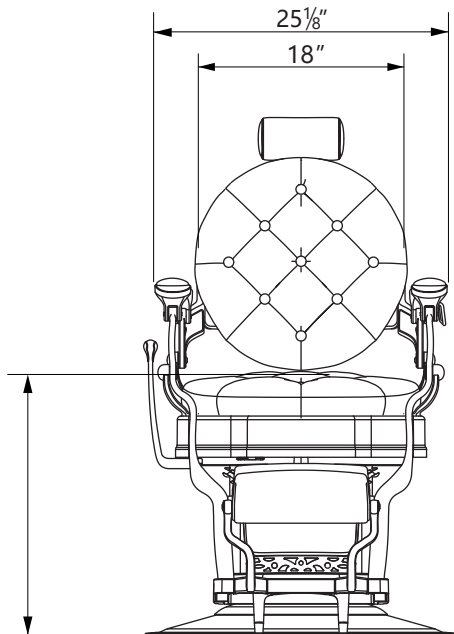

EST.1936  
**Buy-Rite**  
 SALON & SPA  
 EQUIPMENT

1-800-477-6655  
 buyritebeauty.com

**CAESAR GOLD BARBER  
 CHAIR  
 YLG-8779-GOLD**

All Measurements in Inches +/- 1/2"

Travel Range: 22 1/4" - 29" (floor to top of seat cushion)