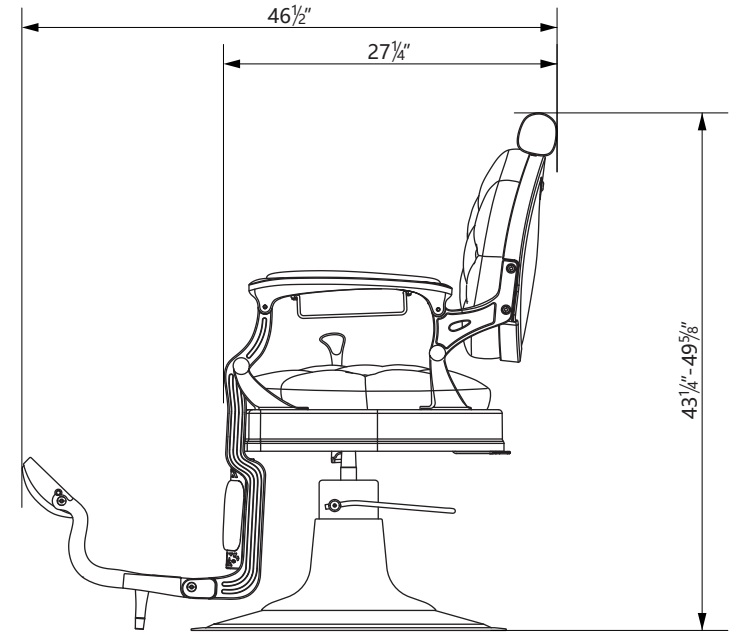

EST.1936  
**Buy-Rite**  
 SALON & SPA  
 EQUIPMENT

1-800-477-6655  
 buyritebeauty.com

**CAESAR GOLD BARBER  
 CHAIR  
 YLG-8779-GOLD**

All Measurements in Inches +/- 1/2"

Travel Range: 22 1/4" - 29" (floor to top of seat cushion)