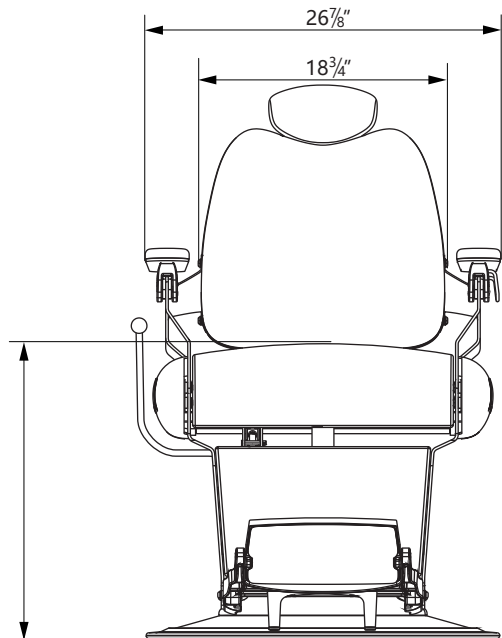

EST.1936  
**Buy-Rite**  
 SALON & SPA  
 EQUIPMENT

1-800-477-6655  
 buyritebeauty.com

**CADILLAC BARBER CHAIR  
 YLG-8791**

All Measurements in Inches +/- 1/2"

Travel Range: 23"-29 3/4" (floor to top of seat cushion)