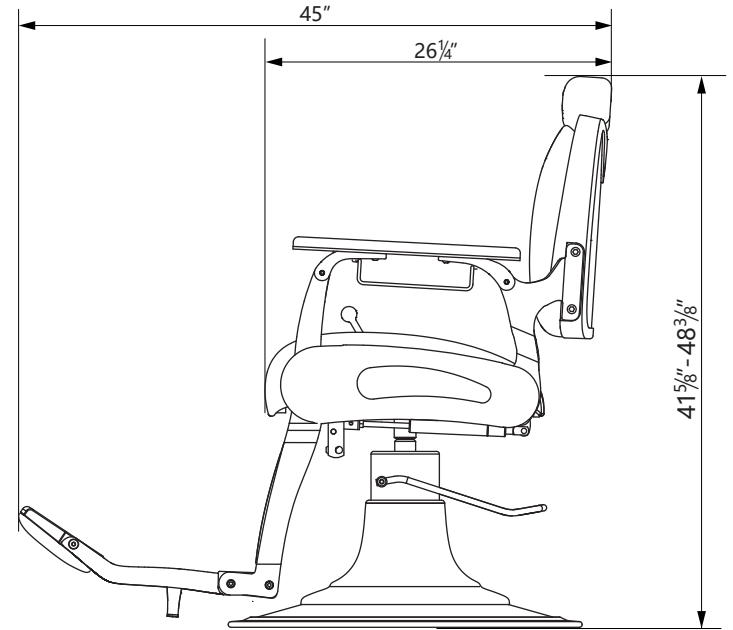

EST.1936  
**Buy-Rite**  
 SALON & SPA  
 EQUIPMENT

1-800-477-6655  
 buyritebeauty.com

**CADILLAC BARBER CHAIR  
 YLG-8791**

All Measurements in Inches +/- 1/2"

Travel Range: 23"-29 3/4" (floor to top of seat cushion)