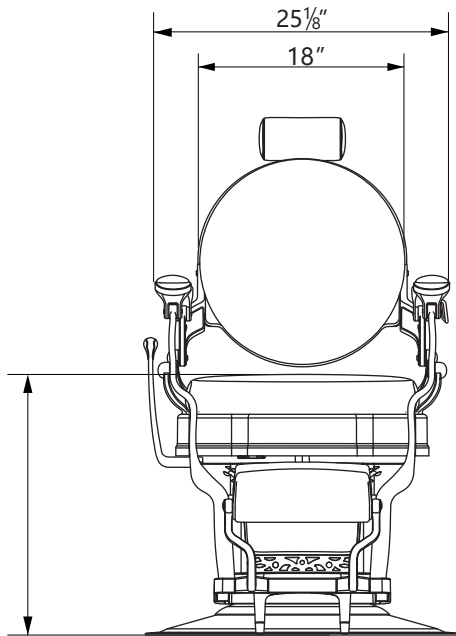

EST.1936  
**Buy-Rite**  
 SALON & SPA  
 EQUIPMENT

1-800-477-6655  
 buyritebeauty.com

**CAPONE BARBER CHAIR  
 YLG-8779**

All Measurements in Inches +/- 1/2"

Travel Range: 21 1/8" - 27 7/8" (floor to top of seat cushion)