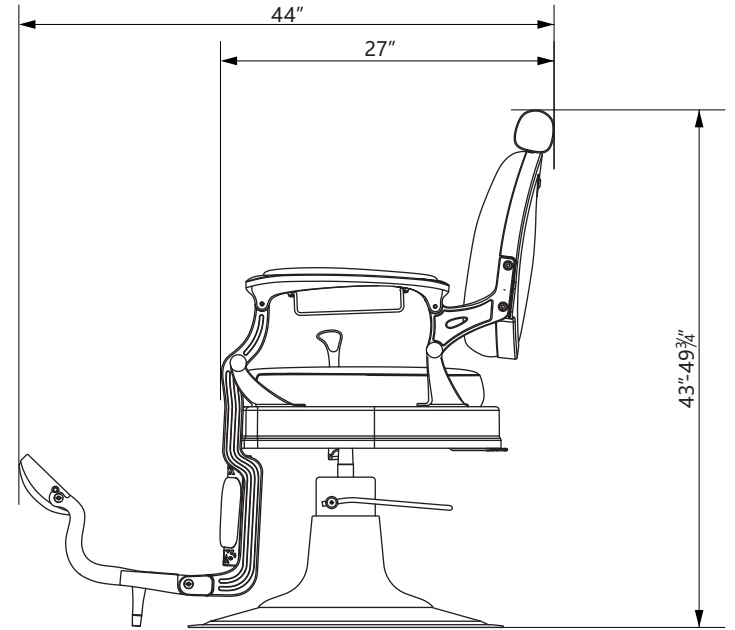

EST.1936  
**Buy-Rite**  
 SALON & SPA  
 EQUIPMENT

1-800-477-6655  
 buyritebeauty.com

**CAPONE BARBER CHAIR  
 YLG-8779**

All Measurements in Inches +/- 1/2"

Travel Range: 21 1/8" - 27 7/8" (floor to top of seat cushion)