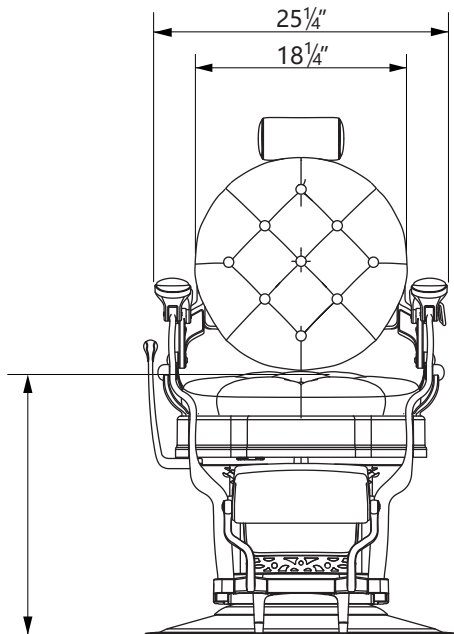

EST.1936
Buy-Rite
 SALON & SPA
 EQUIPMENT

1-800-477-6655
 buyritebeauty.com

ALESSO BARBER CHAIR
YLG-8779-1

All Measurements in Inches +/- 1/2"

Travel Range: 22"-28 3/4" (floor to top of seat cushion)