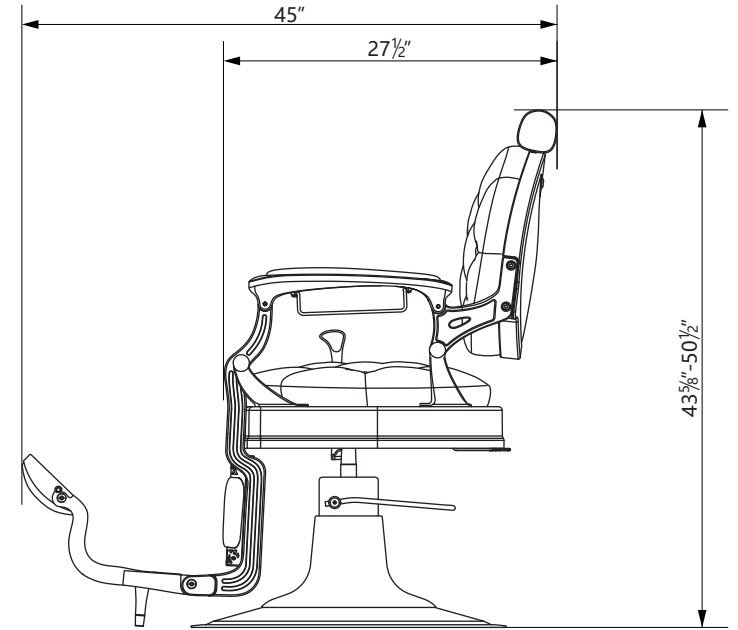

EST.1936
Buy-Rite
 SALON & SPA
 EQUIPMENT

1-800-477-6655
 buyritebeauty.com

ALESSO BARBER CHAIR
YLG-8779-1

All Measurements in Inches +/- 1/2"

Travel Range: 22"-28 3/4" (floor to top of seat cushion)