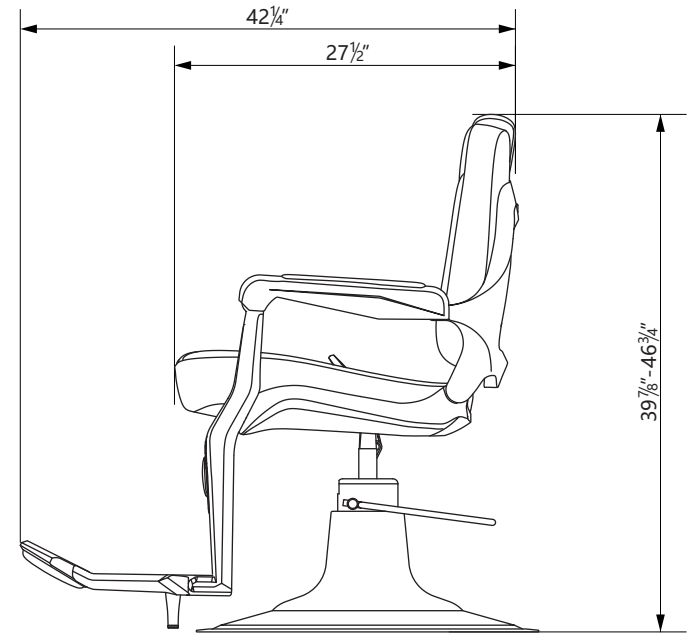

EST.1936  
**Buy-Rite**  
SALON & SPA  
EQUIPMENT

1-800-477-6655  
buyritebeauty.com

**FUTURA BARBER CHAIR  
YLG-8781-2**

All Measurements in Inches +/- 1/2"

Travel Range: 22 3/8" - 29" (floor to top of seat cushion)