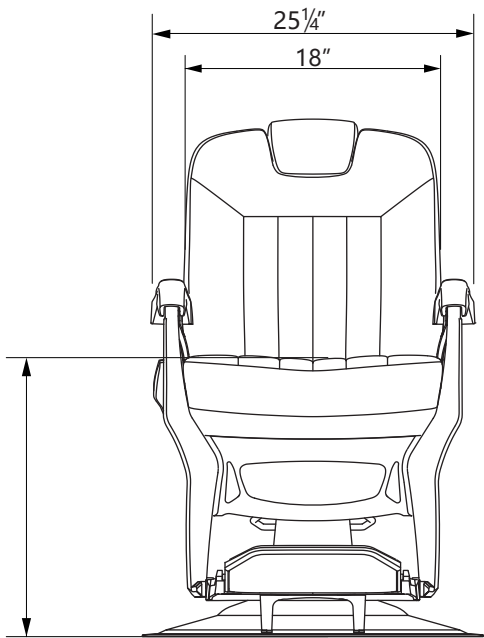

EST.1936  
**Buy-Rite**  
SALON & SPA  
EQUIPMENT

1-800-477-6655  
buyritebeauty.com

**FUTURA BARBER CHAIR  
YLG-8781-2**

All Measurements in Inches +/- 1/2"

Travel Range: 22 3/8" - 29" (floor to top of seat cushion)