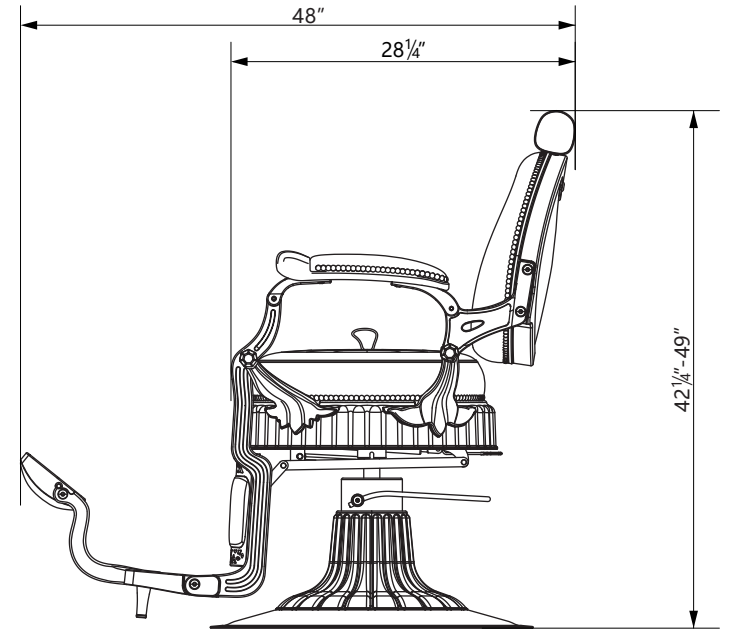

EST.1936  
**Buy-Rite**  
 SALON & SPA  
 EQUIPMENT

1-800-477-6655  
 buyritebeauty.com

REGAL BARBER CHAIR  
 YLG-8788-7

All Measurements in Inches +/- 1/2"

Travel Range: 22 1/8" - 29" (floor to top of seat cushion)