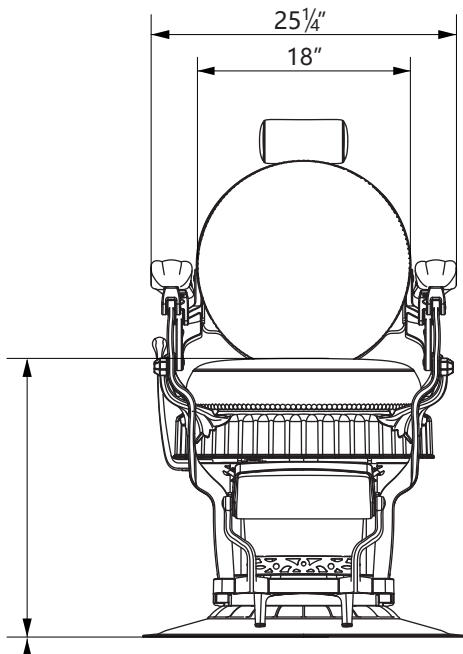

EST.1936  
**Buy-Rite**  
 SALON & SPA  
 EQUIPMENT

1-800-477-6655  
 buyritebeauty.com

REGAL BARBER CHAIR  
 YLG-8788-7

All Measurements in Inches +/- 1/2"

Travel Range: 22 1/8" - 29" (floor to top of seat cushion)