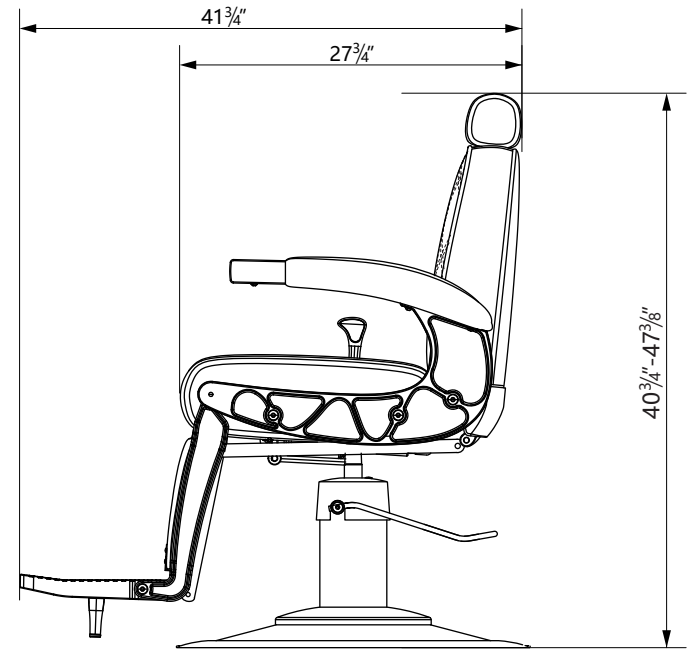

EST.1936
Buy-Rite
 SALON & SPA
 EQUIPMENT

1-800-477-6655
 buyritebeauty.com

AVIATOR BARBER CHAIR
 YLG-8776

All Measurements in Inches +/- 1/2"

Travel Range: 22"-28 3/4" (floor to top of seat cushion)