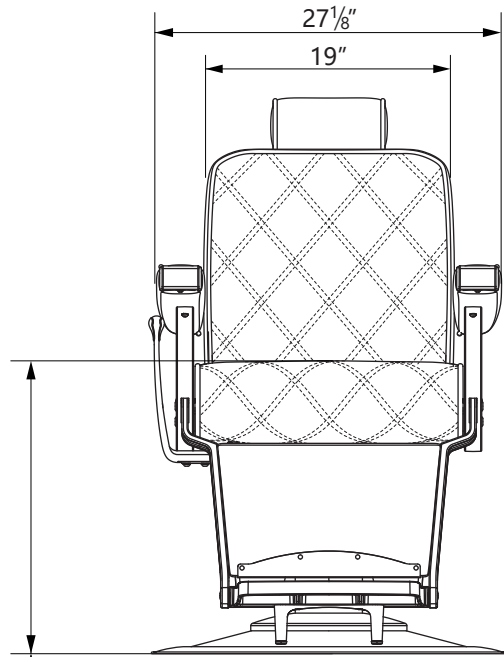

EST.1936
Buy-Rite
 SALON & SPA
 EQUIPMENT

1-800-477-6655
 buyritebeauty.com

AVIATOR BARBER CHAIR
 YLG-8776

All Measurements in Inches +/- 1/2"

Travel Range: 22"-28 3/4" (floor to top of seat cushion)