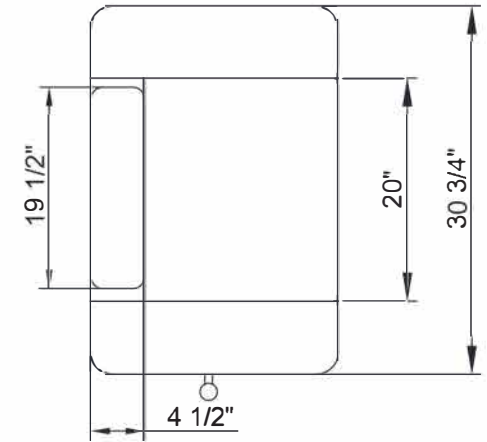

EST.1936
Buy-Rite
 SALON & SPA
 EQUIPMENT

1-800-477-6655
 buyritebeauty.com

MONA LISA PEDICURE CHAIR
 CHM-2320-5H

All Measurements in Inches +/-1/4"

Travel Range 21 3/8" (floor to top of seat cushion)

Height 43 1/4"

Height from the floor to the top of the headrest in fully reclined position