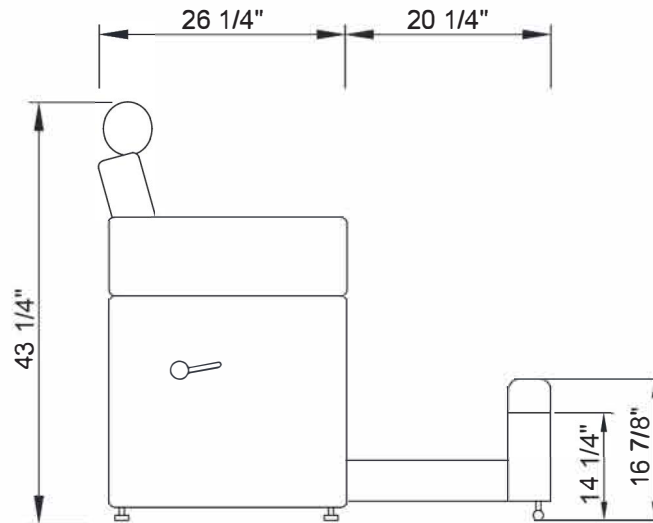

EST.1936
Buy-Rite
 SALON & SPA
 EQUIPMENT

1-800-477-6655
 buyritebeauty.com

MONA LISA PEDICURE CHAIR
 CHM-2320-5H

All Measurements in Inches +/-1/4"

Travel Range 21 3/8" (floor to top of seat cushion)

Height 43 1/4"

Height from the floor to the top of the headrest in fully reclined position