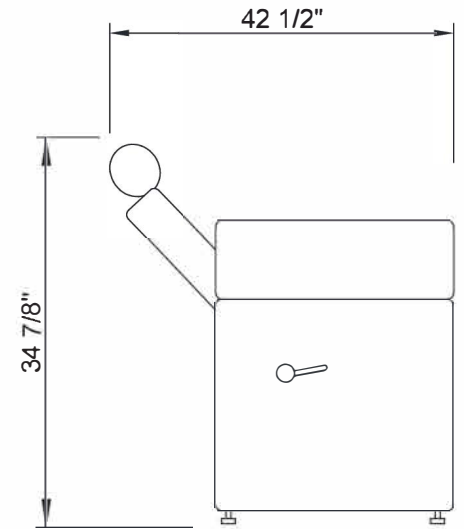

EST.1936
Buy-Rite
 SALON & SPA
 EQUIPMENT

1-800-477-6655
 buyritebeauty.com

MONA LISA PEDICURE CHAIR
 CHM-2320-5H

All Measurements in Inches +/-1/4"

Travel Range 21 3/8" (floor to top of seat cushion)

Height 43 1/4"

Height from the floor to the top of the headrest in fully reclined position