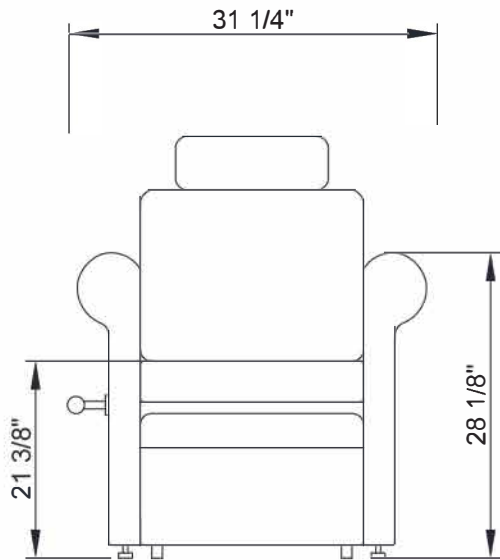

EST.1936
Buy-Rite
 SALON & SPA
 EQUIPMENT

1-800-477-6655
 buyritebeauty.com

MONA LISA PEDICURE CHAIR
 CHM-2320-5H

All Measurements in Inches +/-1/4"

Travel Range 21 3/8" (floor to top of seat cushion)

Height 43 1/4"

Height from the floor to the top of the headrest in fully reclined position