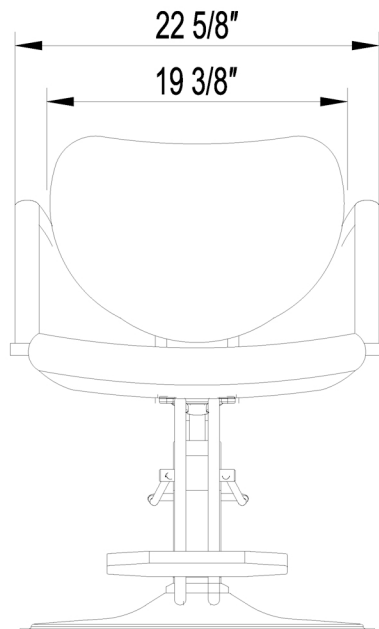

EST.1936  
**Buy-Rite**  
SALON & SPA  
EQUIPMENT

1-800-477-6655  
buyritebeauty.com

**SYLVIA STYLING CHAIR  
SY-6605N**

All Measurements in Inches +/- 1/4"

Travel Range: 20 1/2"-24" (floor to top of seat cushion)