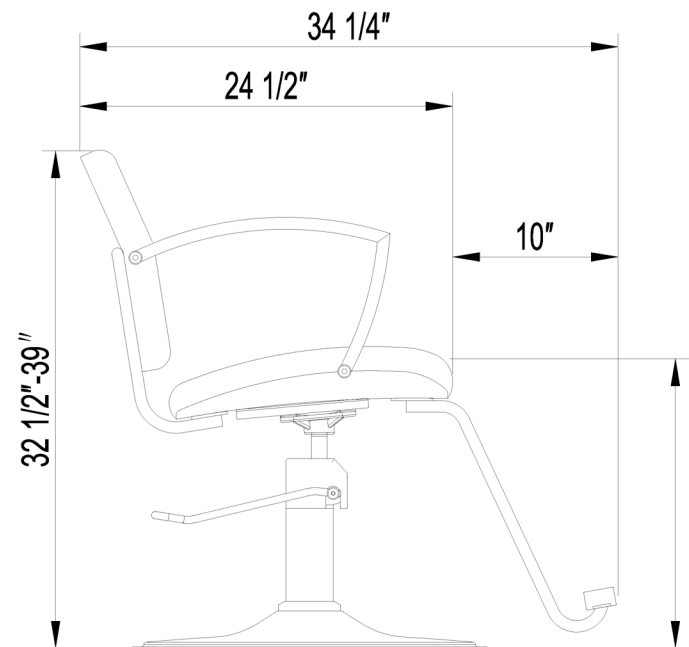

EST.1936  
**Buy-Rite**  
SALON & SPA  
EQUIPMENT

1-800-477-6655  
buyritebeauty.com

**SYLVIA STYLING CHAIR  
SY-6605N**

All Measurements in Inches +/- 1/4"

Travel Range: 20 1/2"-24" (floor to top of seat cushion)