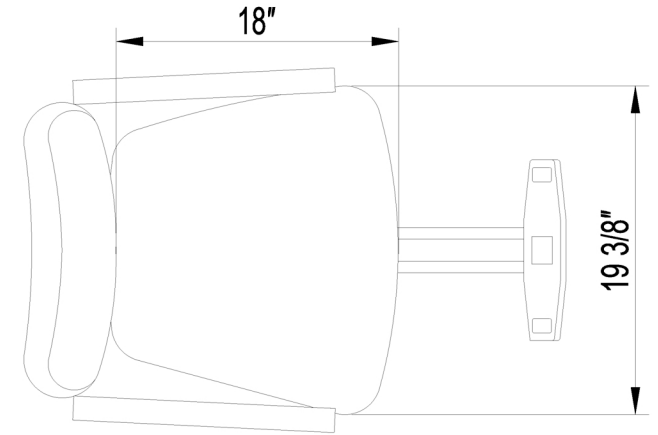

EST.1936  
**Buy-Rite**  
SALON & SPA  
EQUIPMENT

1-800-477-6655  
buyritebeauty.com

**SYLVIA STYLING CHAIR  
SY-6605N**

All Measurements in Inches +/- 1/4"

Travel Range: 20 1/2"-24" (floor to top of seat cushion)