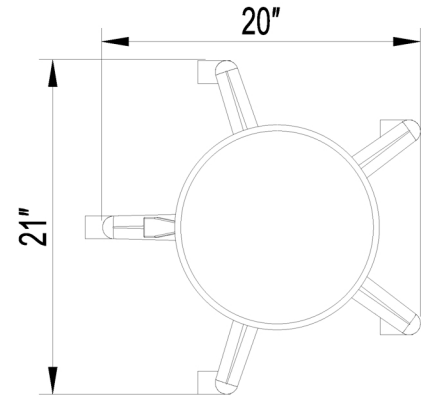

EST.1936
Buy-Rite
SALON & SPA
EQUIPMENT

1-800-477-6655
buyritebeauty.com

**WHITE ROUND STOOL
SY-7080W**

All Measurements in Inches +/- 1/4"

Travel Range: 20"-27 3/4"(floor to top of seat cushion)