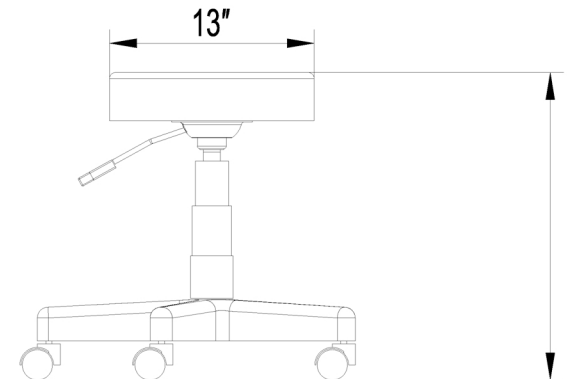

EST.1936
Buy-Rite
SALON & SPA
EQUIPMENT

1-800-477-6655
buyritebeauty.com

**WHITE ROUND STOOL
SY-7080W**

All Measurements in Inches +/- 1/4"

Travel Range: 20"-27 3/4"(floor to top of seat cushion)