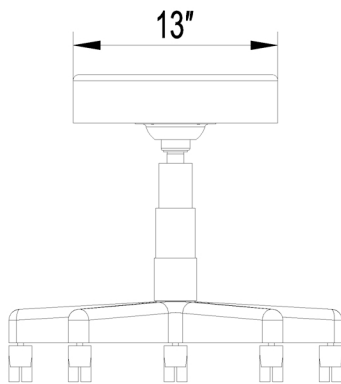

EST.1936
Buy-Rite
SALON & SPA
EQUIPMENT

1-800-477-6655
buyritebeauty.com

**WHITE ROUND STOOL
SY-7080W**

All Measurements in Inches +/- 1/4"

Travel Range: 20"-27 3/4"(floor to top of seat cushion)