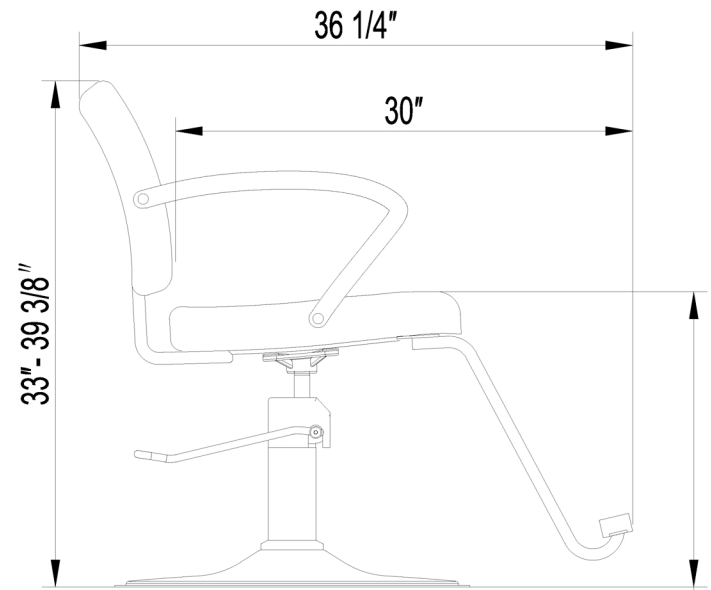

EST.1936
Buy-Rite
SALON & SPA
EQUIPMENT

1-800-477-6655
buyritebeauty.com

**ARCTIC STYLING CHAIR
SY-6262N WHITE**

All Measurements in Inches +/- 1/4"

Travel Range: 19 1/4" - 26 5/8" (floor to top of seat cushion)