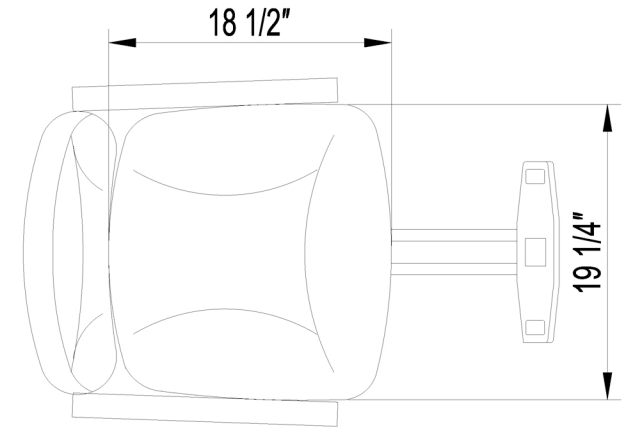

EST.1936
Buy-Rite
SALON & SPA
EQUIPMENT

1-800-477-6655
buyritebeauty.com

**ARCTIC STYLING CHAIR
SY-6262N WHITE**

All Measurements in Inches +/- 1/4"

Travel Range: 19 1/4" - 26 5/8" (floor to top of seat cushion)