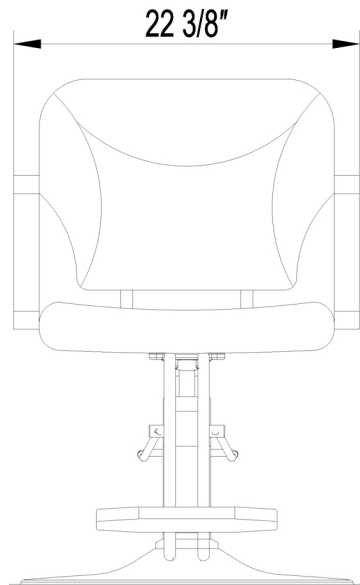

EST.1936
Buy-Rite
SALON & SPA
EQUIPMENT

1-800-477-6655
buyritebeauty.com

**ARCTIC STYLING CHAIR
SY-6262N WHITE**

All Measurements in Inches +/- 1/4"

Travel Range: 19 1/4" - 26 5/8" (floor to top of seat cushion)