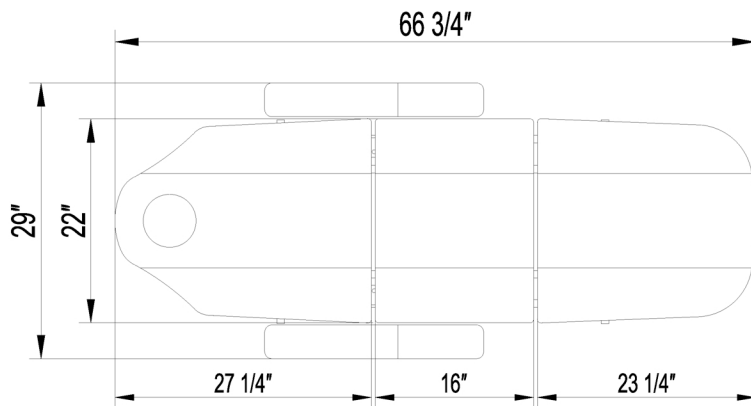

EST.1936

Buy-Rite

SALON & SPA
EQUIPMENT

1-800-477-6655
buyritebeauty.com

**SHEILA HYDRAULIC BED
SY-8003A**

All Measurements in Inches +/- 1/4"

Travel Range: 24"-29"(floor to top of seat cushion)