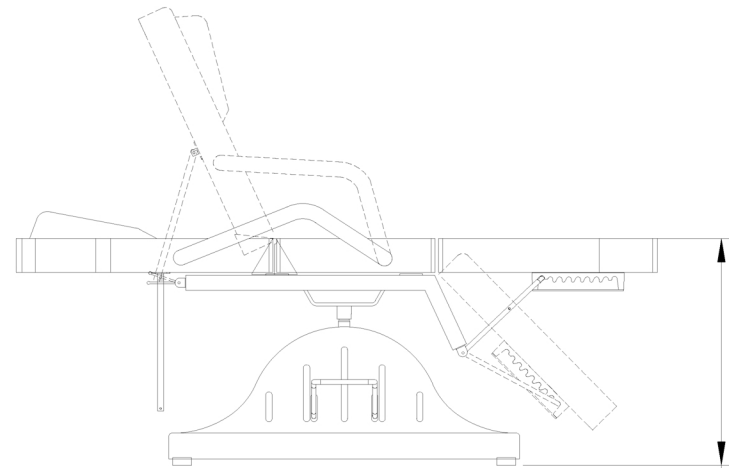

EST.1936

Buy-Rite

SALON & SPA
EQUIPMENT

1-800-477-6655
buyritebeauty.com

**SHEILA HYDRAULIC BED
SY-8003A**

All Measurements in Inches +/- 1/4"

Travel Range: 24"-29"(floor to top of seat cushion)