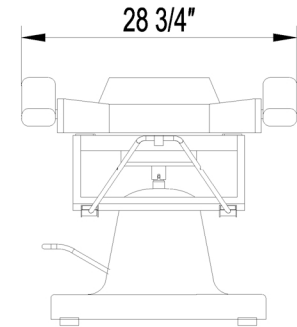

EST.1936

Buy-Rite

SALON & SPA
EQUIPMENT

1-800-477-6655
buyritebeauty.com

**SHEILA HYDRAULIC BED
SY-8003A**

All Measurements in Inches +/- 1/4"

Travel Range: 24"-29"(floor to top of seat cushion)