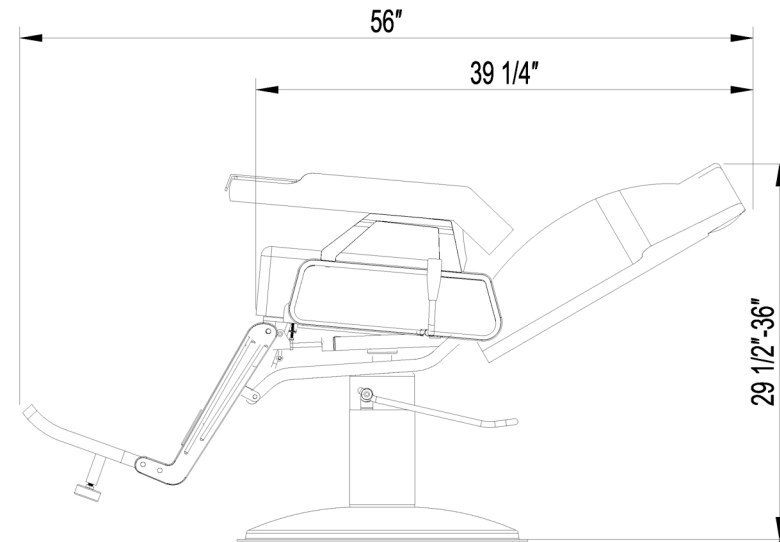

EST.1936
Buy-Rite
SALON & SPA
EQUIPMENT

1-800-477-6655
buyritebeauty.com

**K.O.BARBER CHAIR
SY-31307**

All Measurements in Inches +/- 1/4"

Travel Range: 22"-29" (floor to top of seat cushion)

Height from the floor to the top of the headrest in fully reclined position