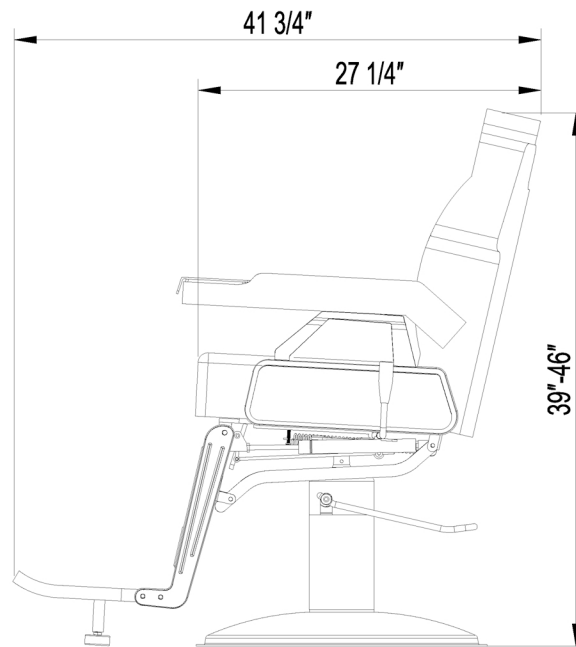

EST.1936
Buy-Rite
SALON & SPA
EQUIPMENT

1-800-477-6655
buyritebeauty.com

**K.O.BARBER CHAIR
SY-31307**

All Measurements in Inches +/- 1/4"

Travel Range: 22"-29" (floor to top of seat cushion)

Height from the floor to the top of the headrest in fully reclined position