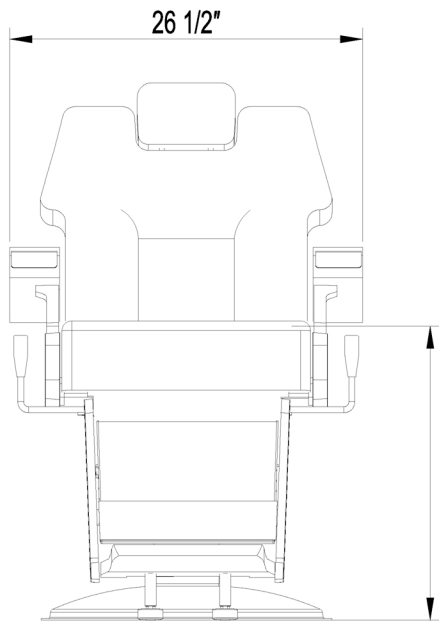

EST.1936
Buy-Rite
SALON & SPA
EQUIPMENT

1-800-477-6655
buyritebeauty.com

**K.O.BARBER CHAIR
SY-31307**

All Measurements in Inches +/- 1/4"

Travel Range: 22"-29" (floor to top of seat cushion)

Height from the floor to the top of the headrest in fully reclined position