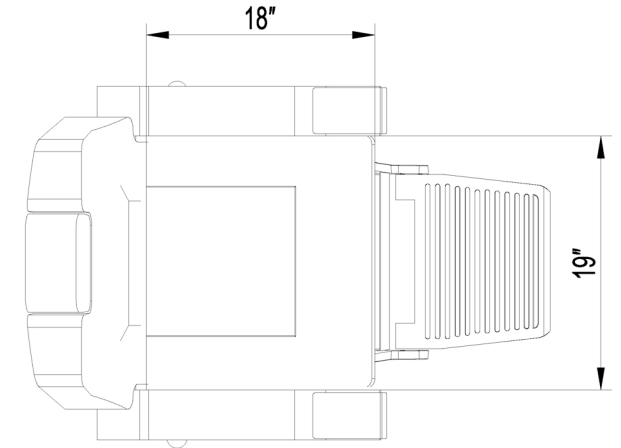

EST.1936
Buy-Rite
SALON & SPA
EQUIPMENT

1-800-477-6655
buyritebeauty.com

**K.O.BARBER CHAIR
SY-31307**

All Measurements in Inches +/- 1/4"

Travel Range: 22"-29" (floor to top of seat cushion)

Height from the floor to the top of the headrest in fully reclined position