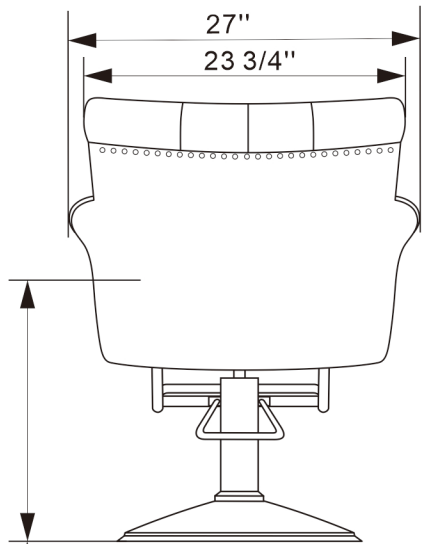

EST.1936
Buy-Rite
SALON & SPA
EQUIPMENT

1-800-477-6655
buyritebeauty.com

CHELSEA STYLING CHAIR
NIN-9902

All Measurements in Inches +/- 1/4"

Travel Range: 22 1/2" - 29 1/4" (Floor to top of seat cushion on standard base)