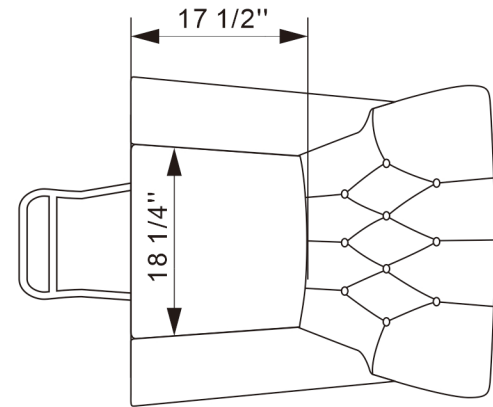

EST.1936
Buy-Rite
SALON & SPA
EQUIPMENT

1-800-477-6655
buyritebeauty.com

CHELSEA STYLING CHAIR
NIN-9902

All Measurements in Inches +/- 1/4"

Travel Range: 22 1/2" - 29 1/4" (Floor to top of seat cushion on standard base)