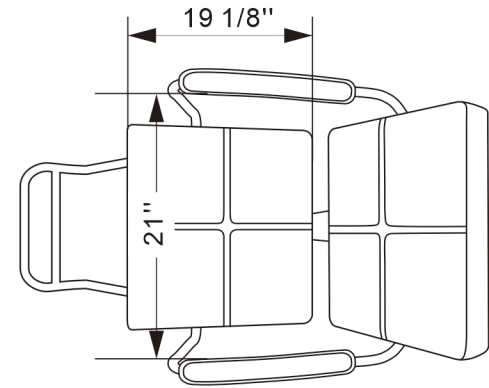

EST.1936
Buy-Rite
SALON & SPA
EQUIPMENT

1-800-477-6655
buyritebeauty.com

ATLAS STYLING CHAIR

NIN-5516

All Measurements in Inches +/- 1/4"

Travel Range: 21 1/4" - 28" (floor to top of seat cushion on standard base)