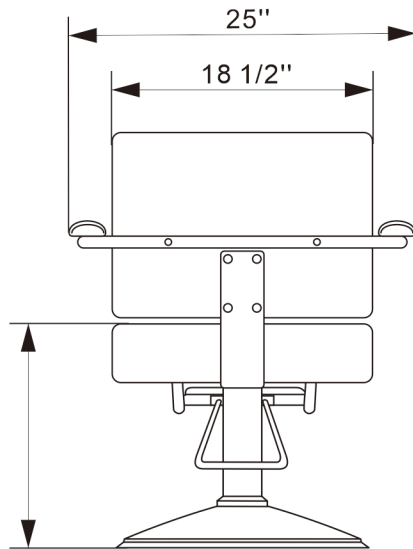

EST.1936
Buy-Rite
SALON & SPA
EQUIPMENT

1-800-477-6655
buyritebeauty.com

ATLAS STYLING CHAIR

NIN-5516

All Measurements in Inches +/- 1/4"

Travel Range: 21 1/4" - 28" (floor to top of seat cushion on standard base)