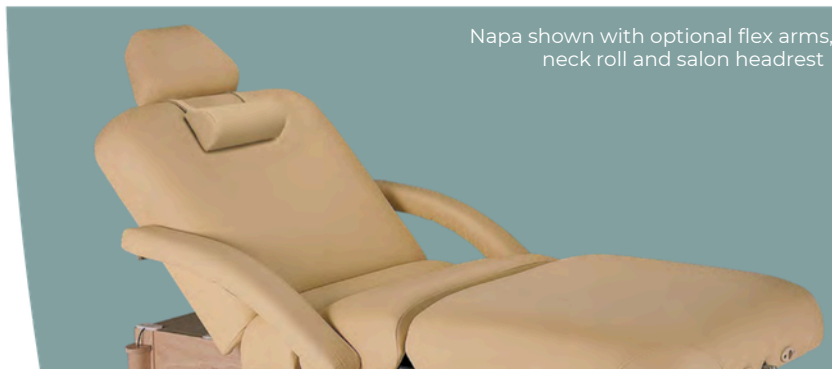

LEC[®]

LIVING EARTH CRAFTS

N A PA[™]

MULTI-PURPOSE MANUAL
HYDRAULIC TREATMENT TABLE

LEC

NAPA™ MANUAL HYDRAULIC TREATMENT TABLE

The Napa spa treatment table enables resorts to offer a full range of spa services virtually anyplace where power is not readily available. Smooth, quiet height adjustments are easily accomplished with the client on the table, with only a few revolutions of the sturdy fold-away handle. Its simple, elegant hardwood design will enhance any treatment room.

Dimensions

- Width Options: 28", 30", 32" (71, 76, 81 cm)
- Length: 73" (185 cm), (79") (200 cm)
- Height Range: 25"- 37" (64 cm - 94 cm)
- Low Height Range: 22"- 31" (57 cm - 79 cm)
- Recommended Lift Capacity: 500 lbs. (227 kg.)

Features

- Quietech II™ manual hydraulic lift system
- Fold-away handle for table height adjustment
- Massage flat top
- Deluxe 3.5" Salon cushioning
- Durable and comfortable Comfort-Flex™ upholstery
- Shelf base in Natural Maple
- No electricity needed

Internal Shelf Dimensions

- Width: 20" (50 cm)
- Length: 50" (127 cm)

Options

- PowerAssist™ pneumatic salon top
- PowerAssist™ pneumatic tilt top
- Flex arms
- Cabinet base
- Low height range
- Custom wood stains & upholstery
- Caress™ / Flex-Rest™ self-adjusting platform with Strata™ FacePillow
- Aromatherapy platform and arm shelf