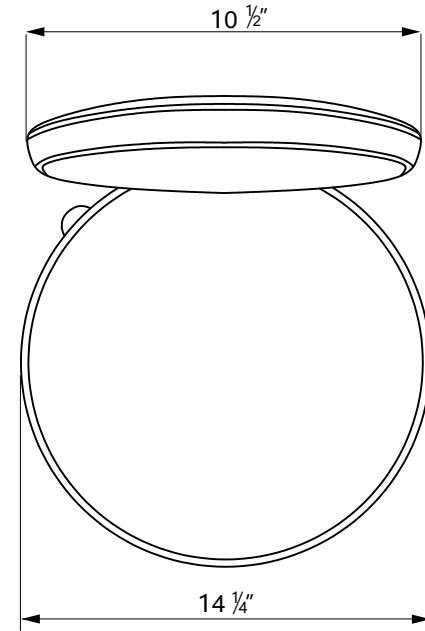

EST.1936
Buy-Rite
SALON & SPA
EQUIPMENT

1-800-477-6655
buyritebeauty.com

**AXIS TECHNICIAN STOOL
YLG-1030**

All Measurements in Inches +/- 1/2"

Travel Range: 32" - 37 1/4" (Floor to the top of the backrest)

Travel Range: 18 3/4" - 24" (Floor to top of seat cushion)