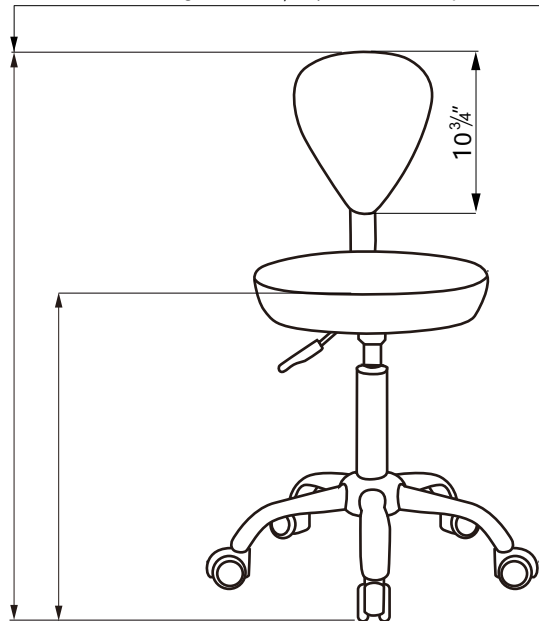

EST.1936
Buy-Rite
SALON & SPA
EQUIPMENT

1-800-477-6655
buyritebeauty.com

**AXIS TECHNICIAN STOOL
YLG-1030**

All Measurements in Inches +/- 1/2"

Travel Range: 32" - 37 1/4" (Floor to the top of the backrest)

Travel Range: 18 3/4" - 24" (Floor to top of seat cushion)