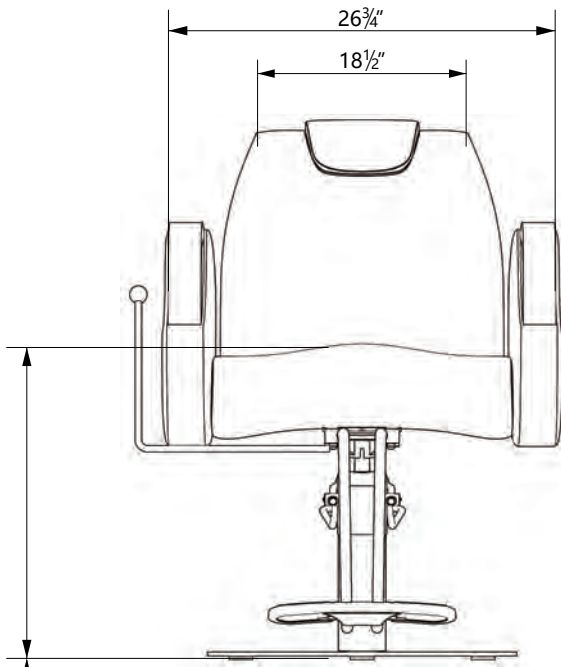

EST.1936
Buy-Rite
 SALON & SPA
 EQUIPMENT

1-800-477-6655
 buyritebeauty.com

VENUS NOIR ALL PURPOSE
 CHAIR
 YLG-375A-BLACK

All Measurements in Inches +/- 1/2"

Travel Range: 18 1/2" - 24 7/8" (floor to top of seat cushion on flat base)