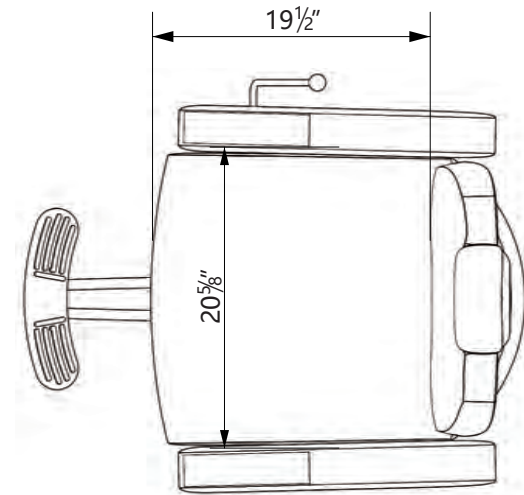

EST.1936
Buy-Rite
 SALON & SPA
 EQUIPMENT

1-800-477-6655
 buyritebeauty.com

VENUS NOIR ALL PURPOSE
 CHAIR
 YLG-375A-BLACK

All Measurements in Inches +/- 1/2"

Travel Range: 18 1/2" - 24 7/8" (floor to top of seat cushion on flat base)